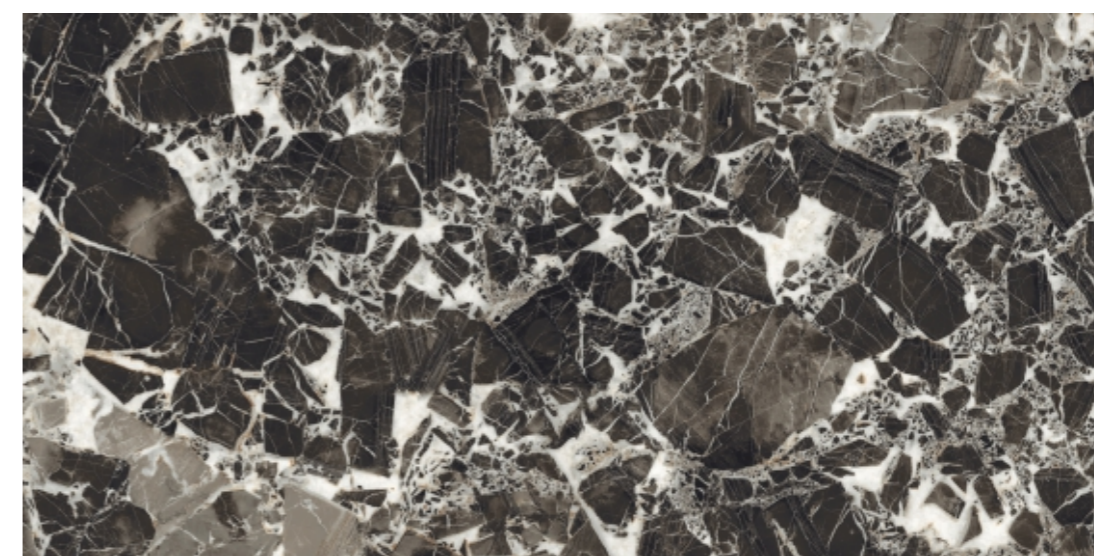

Нуар / чёрный
Noir / black
1200X600mm