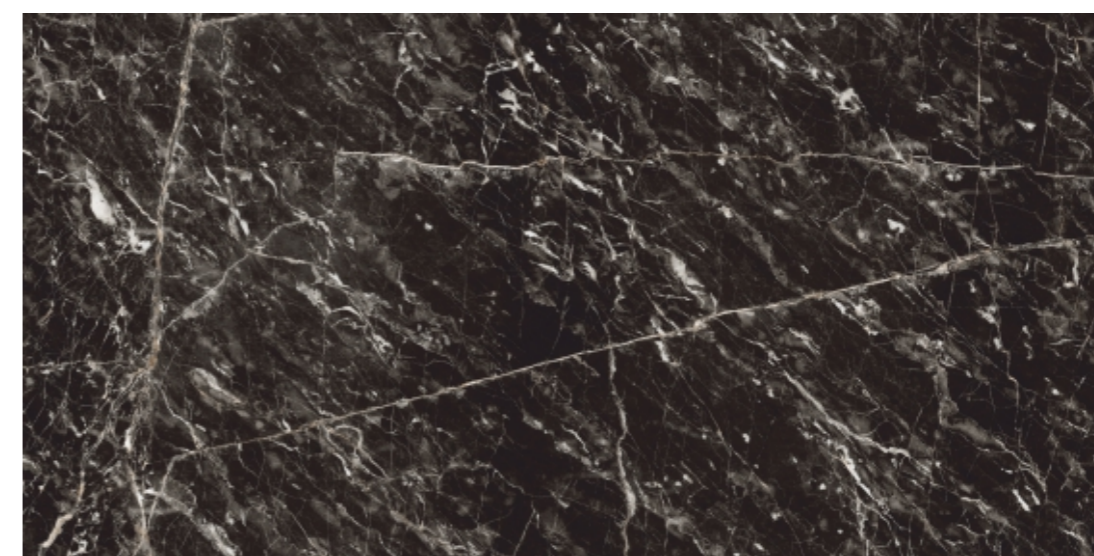

Найт / чёрный
Night / black
1200X600mm